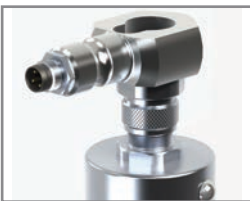

Model	Weight
VC-EC40-SRM50	111g [3.9 oz.]

Shown with DE-STA-CO MSA Series Swivel Arm

Model	Weight
VC-EC40-ACM50	40g [1.4 oz.]

EcoCup™ EC40 M12 4-Pin Connector with Rotating Coupling
(Contact DE-STA-CO for Custom Solutions)