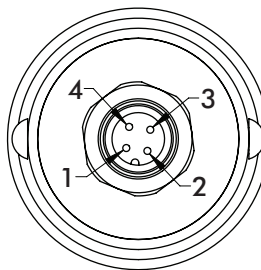

M12 4-PIN (MALE)
CONNECTOR FACE VIEW
1: NOT USED
2: NOT USED
3: -0 VDC
4: +24 VDC

M12 4-PIN (MALE)
CONNECTOR
(ECO CUP™ MOUNT)

Specifications	VC-EC40-45N
Actuation Time	25 ms
Temperature Range	5° ~ 60°C [41° ~ 140°F]
Duty Cycle	50% (1/2 On, 1/2 Off)
Voltage	24 VDC
Current	0.5 Amp
Weight	0.12 kg [0.25 lb]
Cup Material	45 Durometer Nitrile

Operating Instructions:

1. Set cup on smooth, flat surface of part.
2. Apply 24VDC to Pins 3 and 4 on M12 connector. (Center of cup lifts, creating vacuum)
3. Release voltage and part is released.

EcoCup™ EC40 Optional Scara Robot Mounting Plate

Model	Weight
VC-EC40-SRM50	111g [3.9 oz.]

Shown with DE-STA-CO MSA Series Swivel Arm

Model	Weight
VC-EC40-ACM50	40g [1.4 oz.]

EcoCup™ EC40 M12 4-Pin Connector with Rotating Coupling
(Contact DE-STA-CO for Custom Solutions)