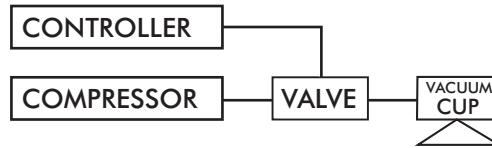

EcoCup™ WITH ecoSmart TECHNOLOGY creates vacuum without AIR!

Great for pick-and-place applications of flat, rigid, non-porous parts including: plastic, glass, solar panels, and electronics, as well as other consumer goods with smooth, flat surfaces.

The EcoCup™ features:

- Light-switch operation
- Ultra-fast actuation
- Noise-free operation
- Easy installation and setup
- Reduced maintenance costs
- Easy optional mounting to Scara robots
- Eliminated risk of air-borne contaminants and tested to over 5 million cycles.

The **OLD** way .....
with a Typical Pneumatic Setup

The **NEW** way

Using the new EcoCup™

**No fittings,
no valves, no hoses,
no compressor, and
absolutely no AIR!**