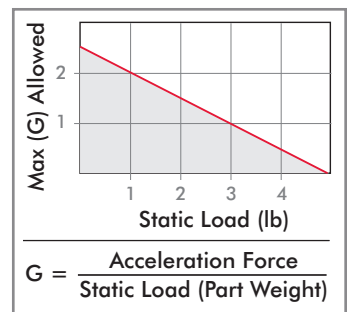

M12 4-PIN (MALE)
CONNECTOR FACE VIEW
1: NOT USED
2: NOT USED
3: -0 VDC
4: +24 VDC

M12 4-PIN (MALE)
CONNECTOR
(ECO CUP™ MOUNT)

Specifications	VC-EC40-45N
Actuation Time	25 ms
Temperature Range	5° ~ 60°C [41° ~ 140°F]
Duty Cycle	50% (1/2 On, 1/2 Off)
Voltage	24 VDC
Current	0.5 Amp
Weight	0.12 kg [0.25 lb]
Cup Material	45 Durometer Nitrile