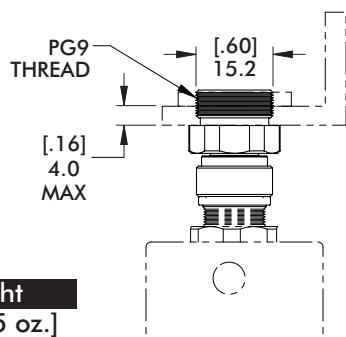

M12 4-PIN (MALE)
CONNECTOR FACE VIEW
1: NOT USED
2: NOT USED
3: -0 VDC
4: +24 VDC

M12 4-PIN (MALE)
CONNECTOR
(ECO CUP™ MOUNT)

Specifications	VC-EC40-45N
Actuation Time	25 ms
Temperature Range	5° ~ 60°C [41° ~ 140°F]
Duty Cycle	50% (1/2 On, 1/2 Off)
Voltage	24 VDC
Current	0.5 Amp
Weight	0.12 kg [0.25 lb]
Cup Material	45 Durometer Nitrile

Operating Instructions:

1. Set cup on smooth, flat surface of part.
2. Apply 24VDC to Pins 3 and 4 on M12 connector. (Center of cup lifts, creating vacuum)
3. Release voltage and part is released.

EcoCup™ EC40 Optional Scara Robot Mounting Plate

Model	Weight
VC-EC40-SRM50	111g [3.9 oz.]

Shown with DE-STA-CO MSA Series Swivel Arm

Model	Weight
VC-EC40-ACM50	40g [1.4 oz.]

EcoCup™ EC40 M12 4-Pin Connector with Rotating Coupling
(Contact DE-STA-CO for Custom Solutions)