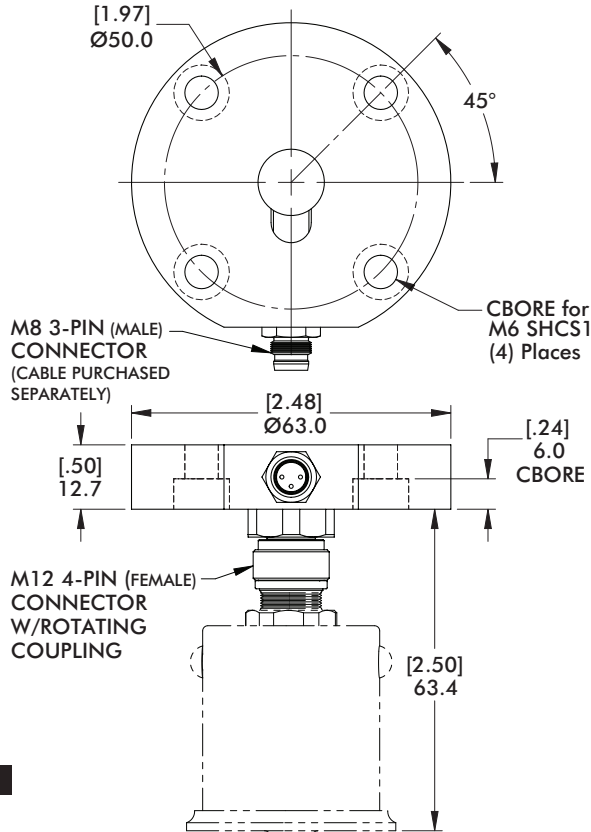

M12 4-PIN (MALE)
CONNECTOR FACE VIEW
1: NOT USED
2: NOT USED
3: -0 VDC
4: +24 VDC

M12 4-PIN (MALE)
CONNECTOR
(ECO CUP™ MOUNT)

Specifications	VC-EC40-45N
Actuation Time	25 ms
Temperature Range	5° ~ 60°C [41° ~ 140°F]
Duty Cycle	50% (1/2 On, 1/2 Off)
Voltage	24 VDC
Current	0.5 Amp
Weight	0.12 kg [0.25 lb]
Cup Material	45 Durometer Nitrile

EcoCup™ EC40 Electric Vacuum Cup - Operation

Holding Capacity	VC-EC40-45N
Recommended Load	<0.45kg [1.0 lb]

Loads from 0.45kg [1.0 lb] up to 1.81kg [4.0 lb] max. may be used with longer movement times. (See chart in drawing area for greater detail).

Operating Instructions:

1. Set cup on smooth, flat surface of part.
2. Apply 24VDC to Pins 3 and 4 on M12 connector. (Center of cup lifts, creating vacuum)
3. Release voltage and part is released.

EcoCup™ EC40 Optional Scara Robot Mounting Plate

Model	Weight
VC-EC40-SRM50	111g [3.9 oz.]

Shown with DE-STA-CO MSA Series Swivel Arm

Model	Weight
VC-EC40-ACM50	40g [1.4 oz.]

EcoCup™ EC40 M12 4-Pin Connector with Rotating Coupling
(Contact DE-STA-CO for Custom Solutions)