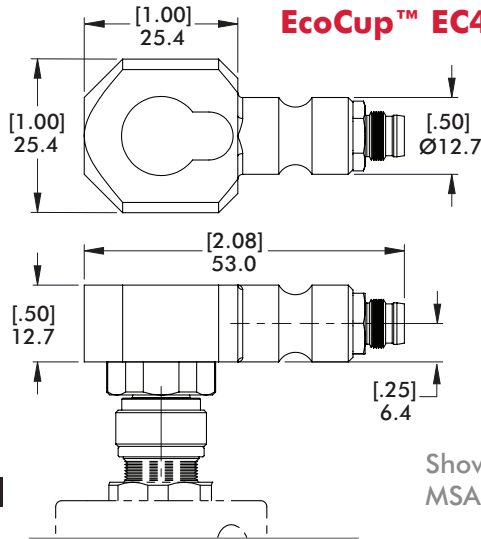

M12 4-PIN (MALE)
CONNECTOR FACE VIEW
1: NOT USED
2: NOT USED
3: -0 VDC
4: +24 VDC

M12 4-PIN (MALE)
CONNECTOR
(ECO CUP™ MOUNT)

Specifications	VC-EC40-45N
Actuation Time	25 ms
Temperature Range	5° ~ 60°C [41° ~ 140°F]
Duty Cycle	50% (1/2 On, 1/2 Off)
Voltage	24 VDC
Current	0.5 Amp
Weight	0.12 kg [0.25 lb]
Cup Material	45 Durometer Nitrile

EcoCup™ EC40 Electric Vacuum Cup - Operation

Holding Capacity	VC-EC40-45N
Recommended Load	<0.45kg [1.0 lb]

Loads from 0.45kg [1.0 lb] up to 1.81kg [4.0 lb] max. may be used with longer movement times. (See chart in drawing area for greater detail).

Operating Instructions:

1. Set cup on smooth, flat surface of part.
2. Apply 24VDC to Pins 3 and 4 on M12 connector. (Center of cup lifts, creating vacuum)
3. Release voltage and part is released.

EcoCup™ EC40 Optional Scara Robot Mounting Plate

Model	Weight
VC-EC40-SRM50	111g [3.9 oz.]

Shown with DE-STA-CO MSA Series Swivel Arm

Model	Weight
VC-EC40-ACM50	40g [1.4 oz.]

EcoCup™ EC40 M12 4-Pin Connector with Rotating Coupling
(Contact DE-STA-CO for Custom Solutions)