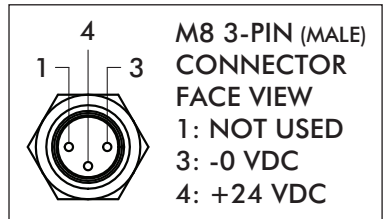

EcoCup™ EC40 Optional Scara Robot Mounting Plate