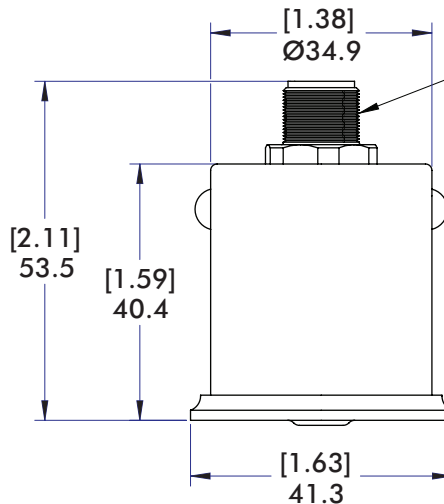

M12 4-PIN (MALE)
CONNECTOR FACE VIEW
1: NOT USED
2: NOT USED
3: -0 VDC
4: +24 VDC

M12 4-PIN (MALE)
CONNECTOR
(ECO CUP™ MOUNT)

Specifications	VC-EC40-45N
Actuation Time	25 ms
Temperature Range	5° ~ 60°C [41° ~ 140°F]
Duty Cycle	50% (1/2 On, 1/2 Off)
Voltage	24 VDC
Current	0.5 Amp
Weight	0.12 kg [0.25 lb]
Cup Material	45 Durometer Nitrile

Operating Instructions:

1. Set cup on smooth, flat surface of part.
2. Apply 24VDC to Pins 3 and 4 on M12 connector. (Center of cup lifts, creating vacuum)
3. Release voltage and part is released.

EcoCup™ EC40 Optional Scara Robot Mounting Plate

Model	Weight
VC-EC40-SRM50	111g [3.9 oz.]

Shown with DE-STA-CO MSA Series Swivel Arm

Model	Weight
VC-EC40-ACM50	40g [1.4 oz.]

EcoCup™ EC40 M12 4-Pin Connector with Rotating Coupling
(Contact DE-STA-CO for Custom Solutions)